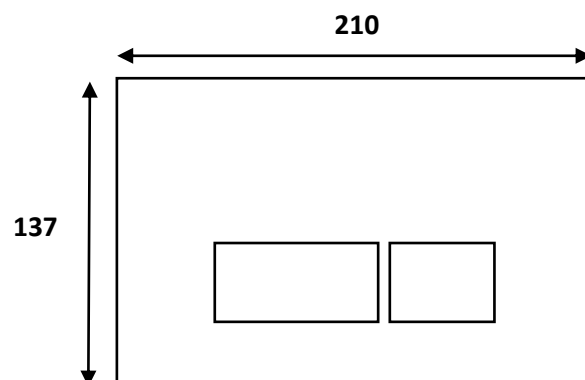

## Technical Data Information

**Product Code:** TAVTR9020  
**Information:** Square Flush Push Plate Black  
Dual flush  
**Overall Dimensions:** H: 137 x W: 210

All Dimensions are in millimetres. The information contained on this page was correct at date of issue. Fitting dimensions are provided as a guide only. Some variation may occur due to manufacturing tolerances. We pursue a policy of continuing improvement in design and performance of our products and so reserve the right to change specifications without prior notice.